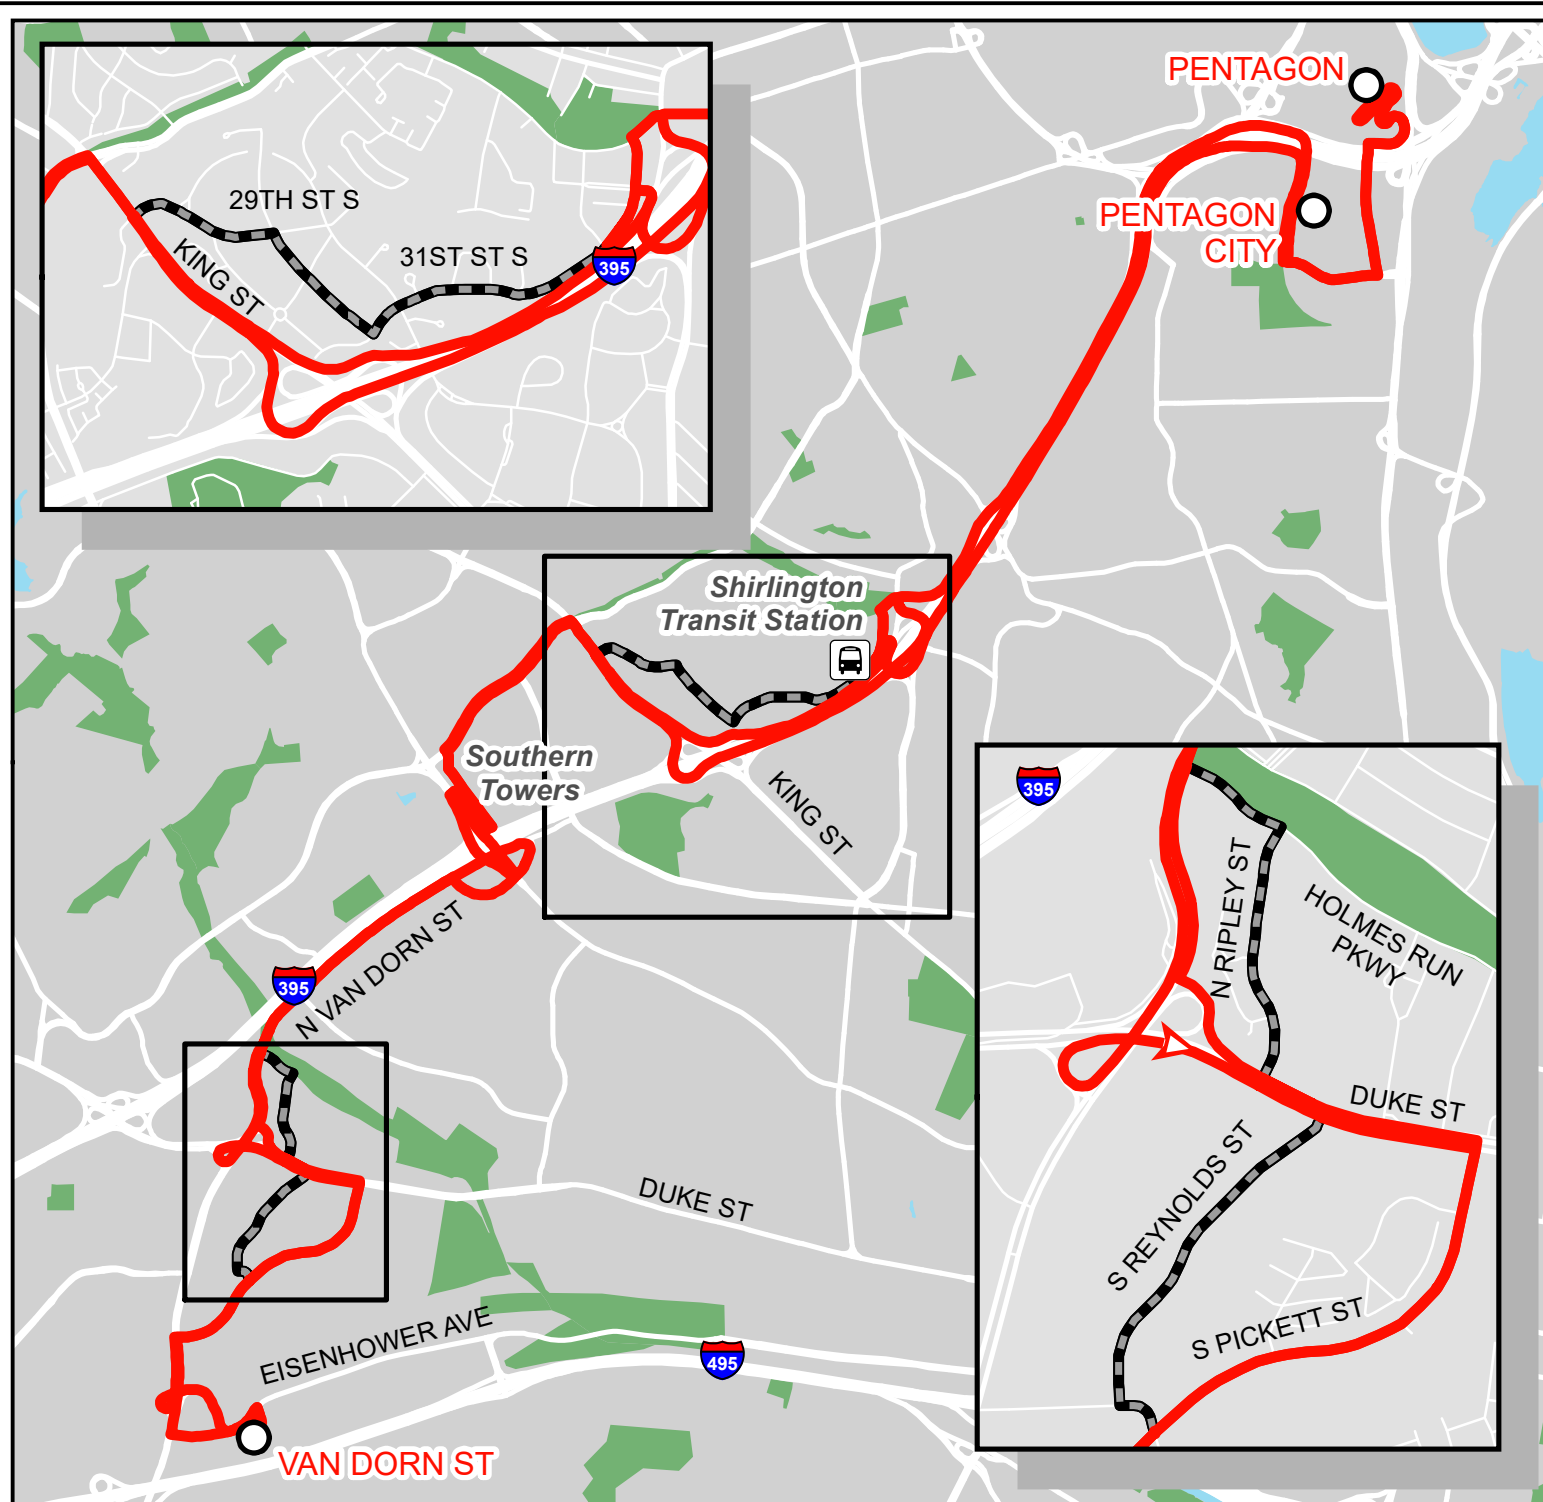

Metrobus Snow Detour Map

7A
Landmark-
North Fairlington

Legend

- Metrorail Stations
- 7A Snow Detour
- Not Served During Snow

0 0.25 0.5 1 Miles

WINTER 2023-2024